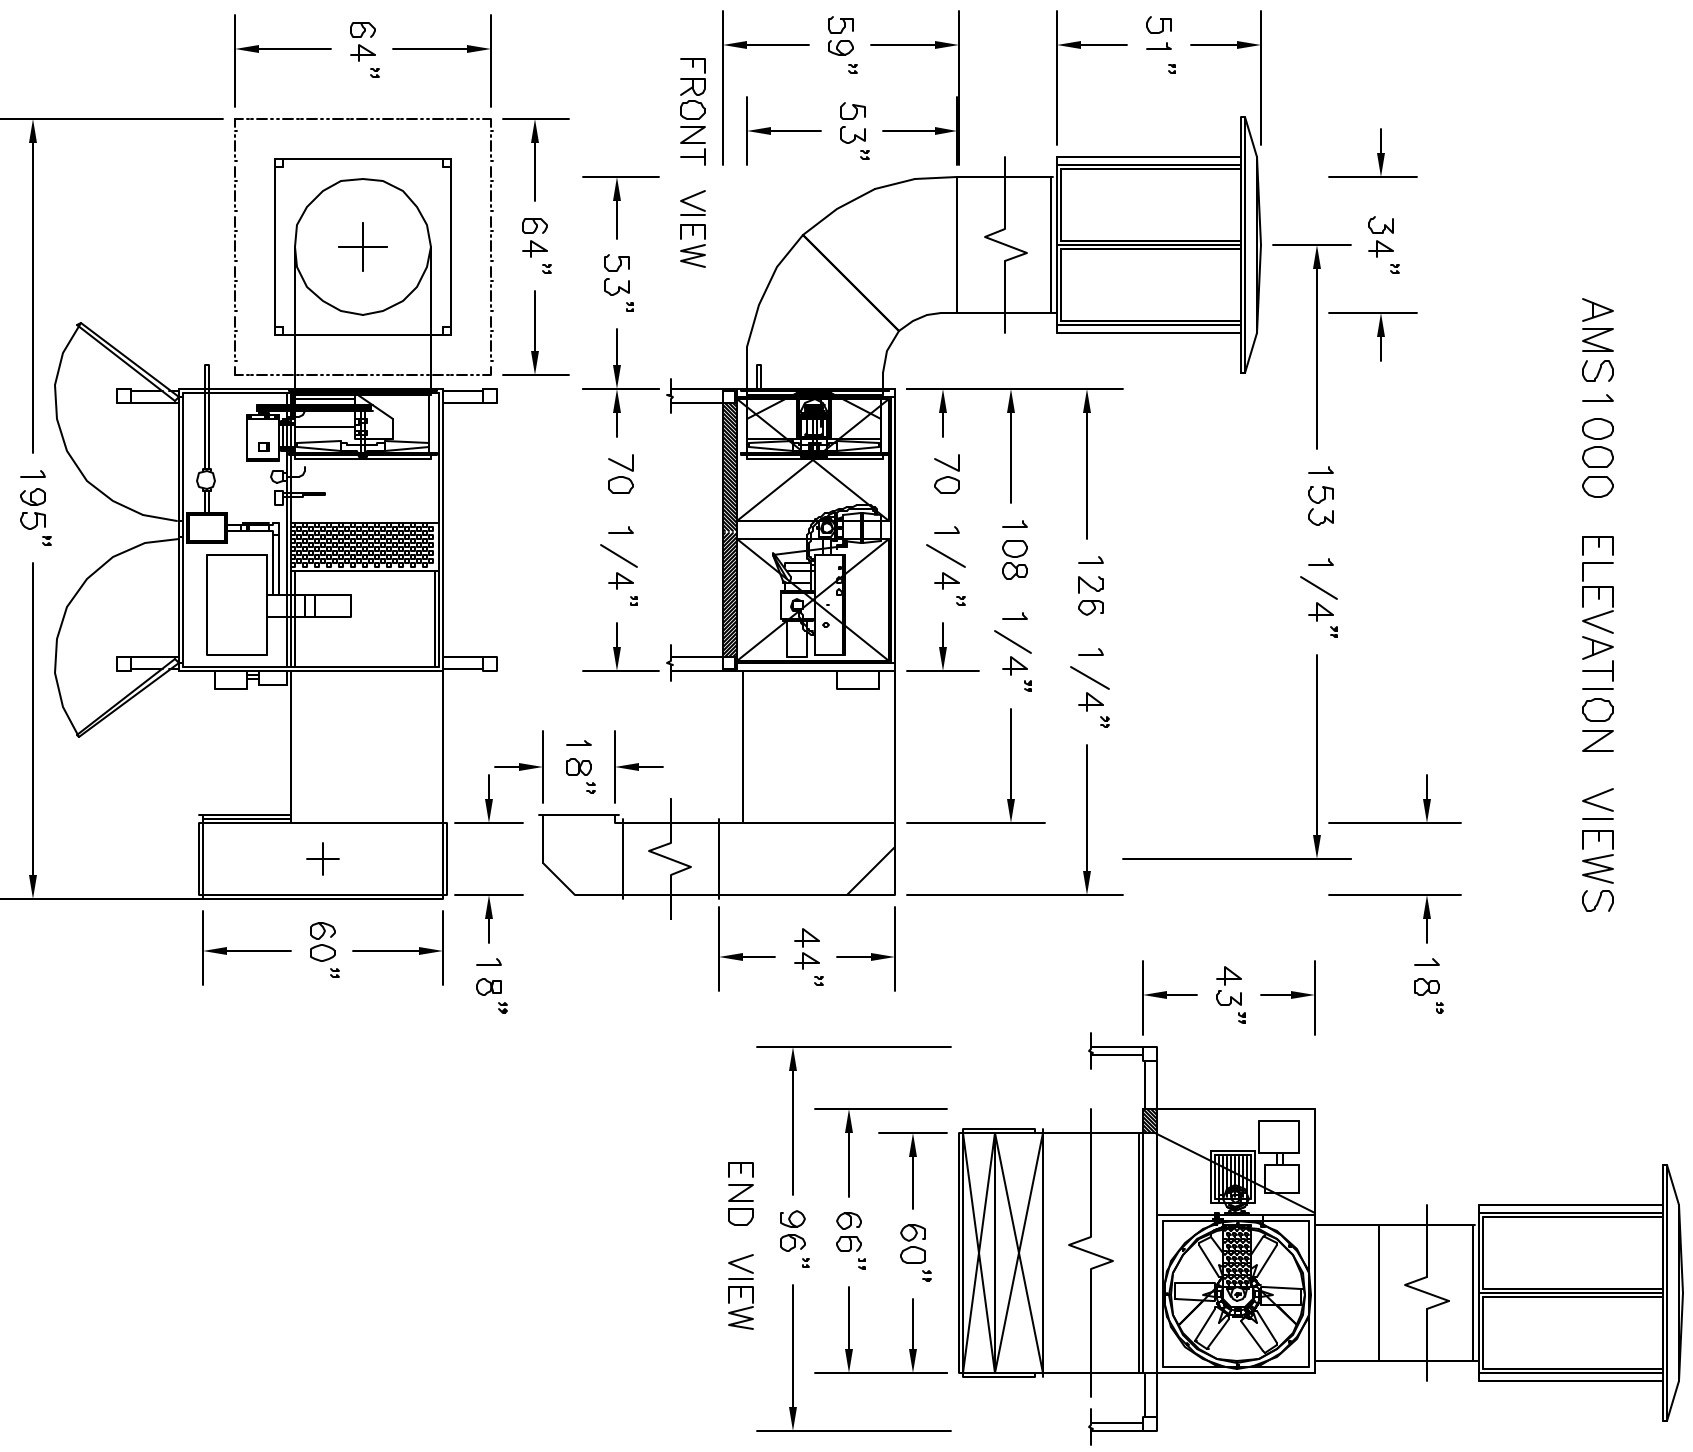

AMS1000 ELEVATION VIEWS

APC FINISHING SYSTEMS
 250 AIRPORT PKWY., OROVILLE, CA 95965
 (800) 331-7744 (530) 533-0779 (FAX)

This drawing is the property of APC Finishing Systems and is not to be used without the direct permission with APC Finishing Systems. All rights reserved.

Drawn by:	JDD	Dwg No.:	AMS1000-E-90	Rev.:
Date:	01/18/02	Scale:	1/4"=1'	Sheet: